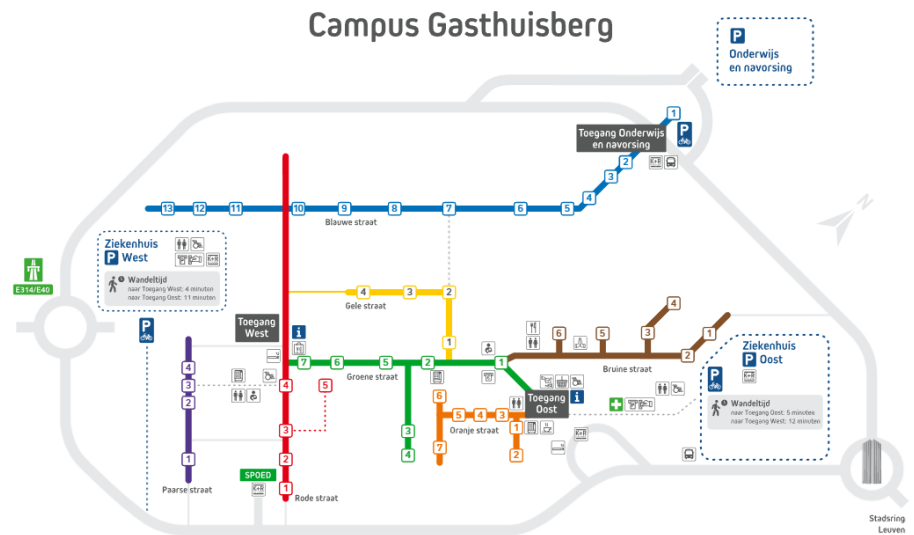

Via the E314 motorway:

- Take exit 16 (UZ of Campus Gasthuisberg) and pass the fire station.
- Follow the road in the direction of the hospital “Ring Noord of UZ Gasthuisberg of Campus Gasthuisberg”
- At the roundabout, take the 4th exit, direction “Rode Kruis” and/or Onderwijs & Navorsing.
- The first building on your right side is the Rega Institute.
- Parking is foreseen at 'Onderwijs & Navorsing' (with code)

Via the ring road or the center of Leuven:

- Follow the indications UZ of Campus Gasthuisberg
- Go right at the roundabout and follow the indications “Rode Kruis” and/or “Onderwijs & Navorsing”.
- Turn left just after the Red Cross Blood Transfusion Center. The Rega building is now on your right side.
- Parking is foreseen at 'Onderwijs & Navorsing' (with code)

BY BUS:

Campus Gasthuisberg is easy to reach by bus. From Leuven railway station several bus lines (busses 3, 333, 335, 338, 370, 371, 380) leave from platform 2 about every 10 minutes to Gasthuisberg. Bus 3 – Leuven Gasthuisberg Campus has its end point close to the Rega Institute. You can take this bus either near the railway station or at the hospital main entrance.

In the hospital: (about 10 minutes walking)

From the main entrance of the hospital, visitors follow a route like on a metro plan. Via a street, gate and level, if necessary followed by a letter, they will reach the correct destination. For **Rega Institute** please follow the "**Blauwe Straat (BL)**" to "**Poort 9**".