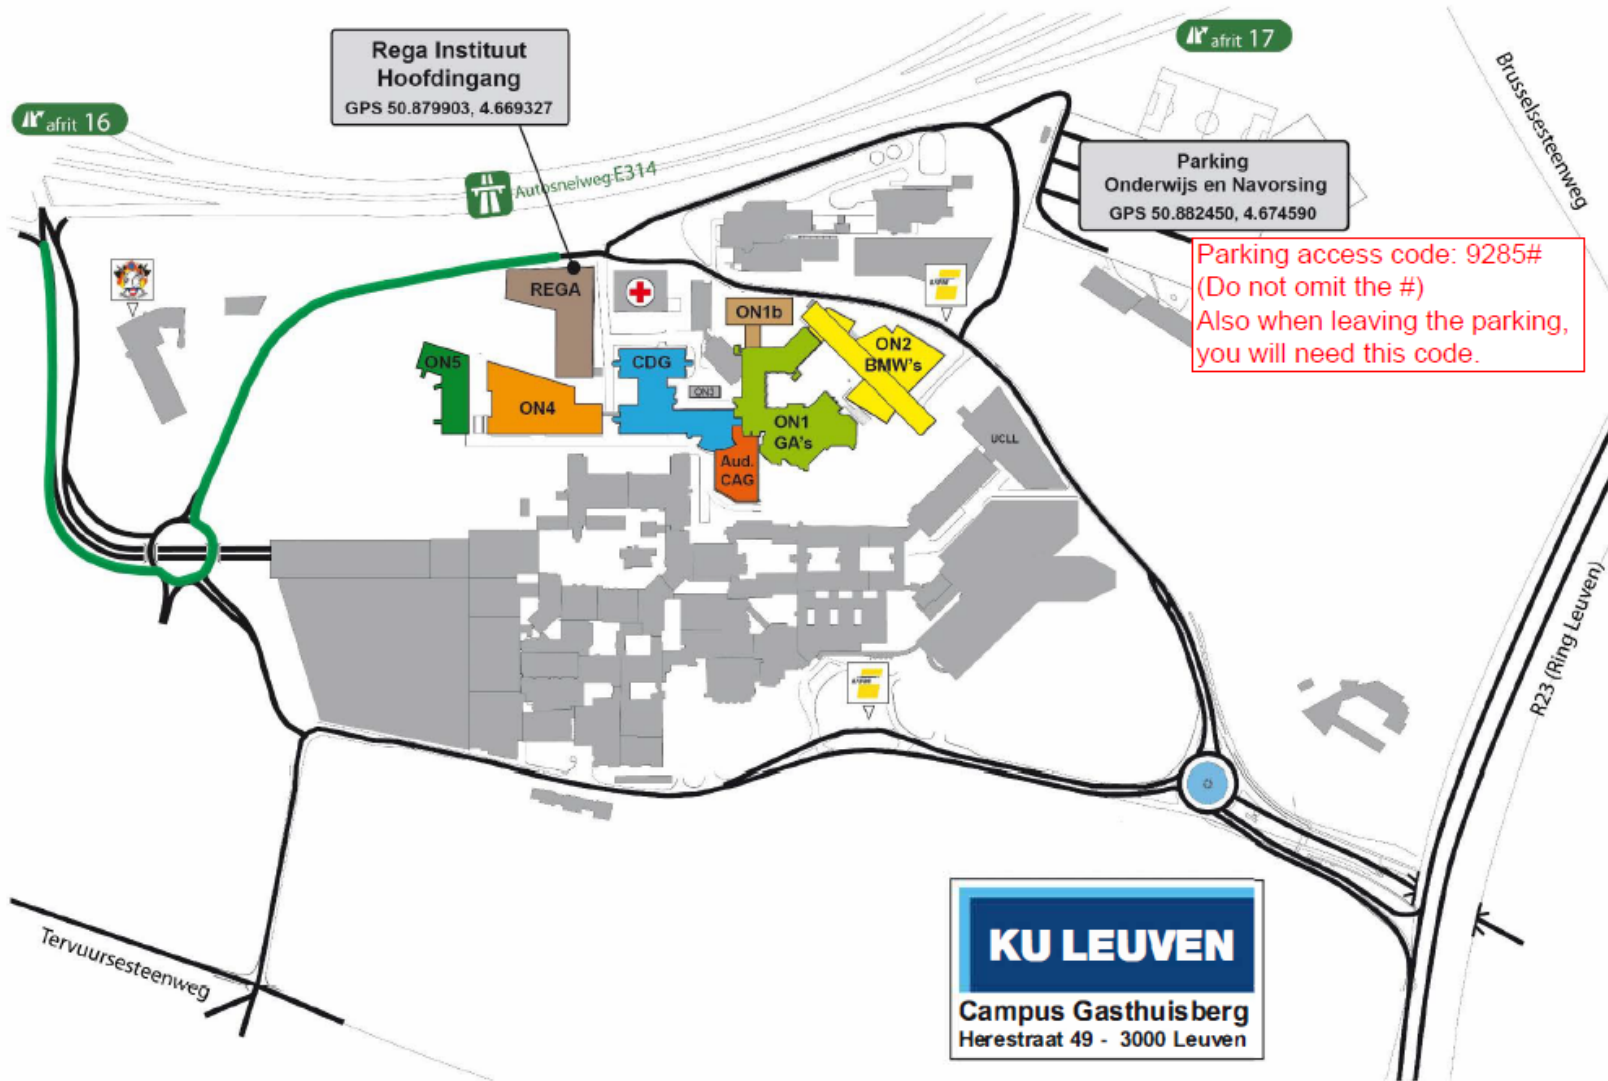

Via the ring road or the center of Leuven:

- Follow the indications UZ of Campus Gasthuisberg
- Go right at the roundabout and follow the indications “Rode Kruis” and/or “Onderwijs & Navorsing”.
- Turn left just after the Red Cross Blood Transfusion Center. The Rega building is now on your right side.
- Parking is foreseen at 'Onderwijs & Navorsing' (with code)

BY BUS:

Campus Gasthuisberg is easy to reach by bus. From Leuven railway station several bus lines (busses 3, 333, 335, 338, 370, 371, 380) leave from platform 2 about every 10 minutes to Gasthuisberg. Bus 3 – Leuven Gasthuisberg Campus has its end point close to the Rega Institute. You can take this bus either near the railway station or at the hospital main entrance.

This bus takes you to the entrance of O&N2 building. When getting off the bus, go right on the ring way, pass the building of the Red Cross Blood Transfusion Centre and cross the street. The Rega Institute is the grey building with stairs in front.

In the hospital: (about 10 minutes walking)

From the main entrance of the hospital, visitors follow a route like on a metro plan. Via a street, gate and level, if necessary followed by a letter, they will reach the correct destination. For **Rega Institute** please follow the "**Blauwe Straat (BL)**" to "**Poort 9**".